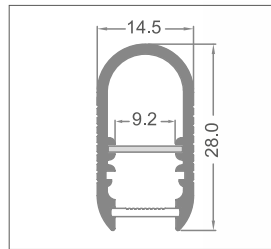

WARDROBE PROFILES: P03G

CHARACTERISTICS

Aluminium profile specially designed for wardrobes, knurled sides; complete with a guide to insert the strip into. **Maximum load: 10 kg/m.**

CAN BE USED WITH LED STRIPS WITH MAXIMUM WIDTH:

8 mm.

MAXIMUM POWER:

15W/m

MATERIALS

6063 aluminium profile with white polycarbonate screen.

ACCESSORIES INCLUDED

Every 3 metre bar is complete with 3 sets of end caps 3 sets of supports for wall installation.

INSTALLATION

Laterally with wall brackets or top support with the right bracket.

PACKAGE

Supplied in packages of 5 bars, each one measuring 3 meters complete with screen and accessories. Spare accessories available with separate code; bracket for ceiling installation available with a separate code.

Cutting Project profiles to size*:

fixed cost of piece work

VA04

* Includes mounting accessories.

IP20

| art | Description | L1 | H | L | 8011905 | |
|------------------------|---|------|----|------|---------|-------|
| P03G-5-PF-300 ◆ | profile complete with PC screen and accessories | 14,5 | 28 | 3000 | 912925 | 1 / 5 |