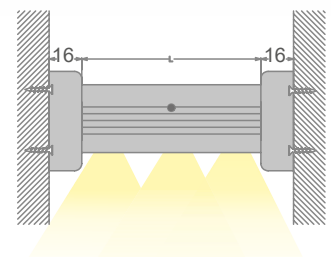

WARDROBE PROFILES: P03G

CHARACTERISTICS

Aluminium profile specially designed for wardrobes, knurled sides; complete with a guide to insert the strip into. **Maximum load: 10 kg/m.**

CAN BE USED WITH LED STRIPS WITH MAXIMUM WIDTH:

8 mm.

MAXIMUM POWER:

15W/m

MATERIALS

6063 aluminium profile with white polycarbonate screen.

ACCESSORIES INCLUDED

Every 3 metre bar is complete with 3 sets of end caps 3 sets of supports for wall installation.

INSTALLATION

Laterally with wall brackets or top support with the right bracket.

PACKAGE

Supplied in packages of 5 bars, each one measuring 3 meters complete with screen and accessories. Spare accessories available with separate code; bracket for ceiling installation available with a separate code.

Cutting Project profiles to size*:

fixed cost of piece work

VA04

* Includes mounting accessories.

IP20

| art | Description | L1 | H | L | 8011905 | |
|------------------------|---|------|----|------|---------|-------|
| P03G-5-PF-300 ◆ | profile complete with PC screen and accessories | 14,5 | 28 | 3000 | 912925 | 1 / 5 |